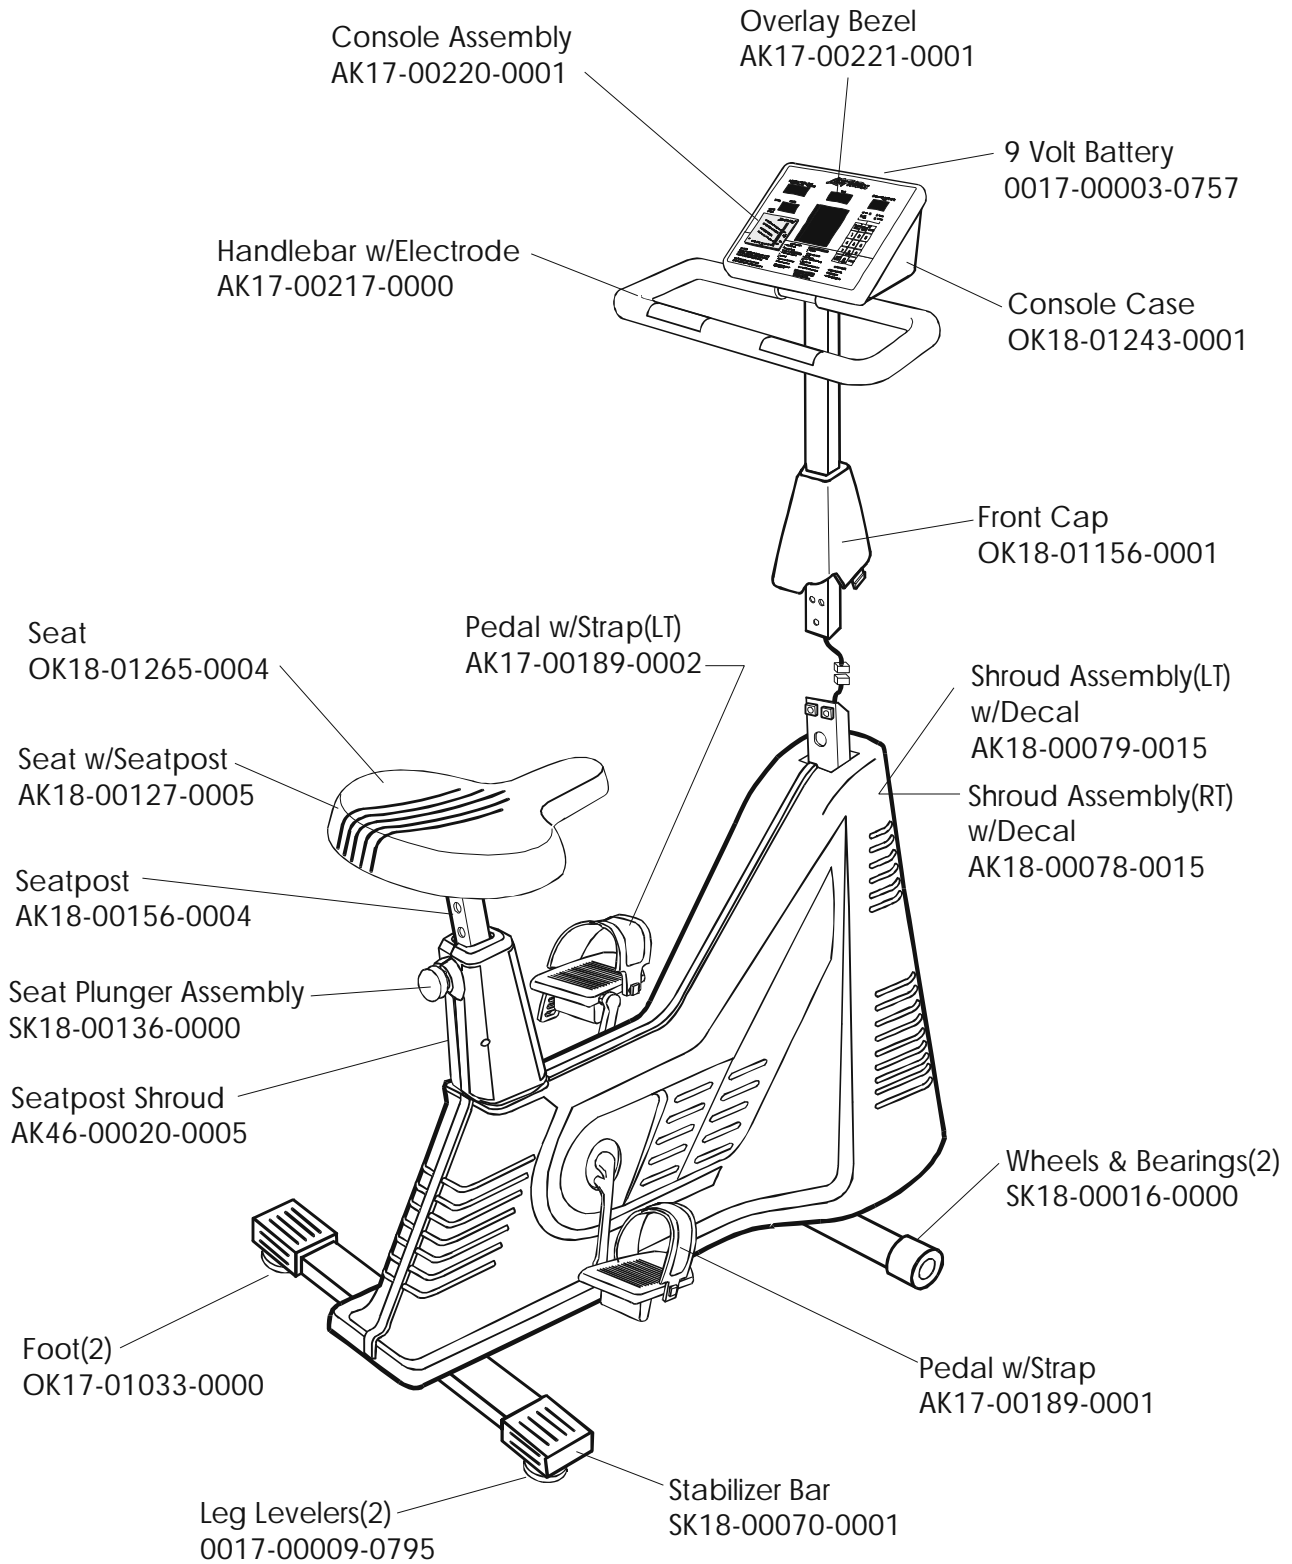

# END OF LIFE

LC-8500

EXERCISE BIKE

GE09-00034-XXXX

**LC-8500**  
**EXERCISE BIKE**

**GE09-00034-XXXX**